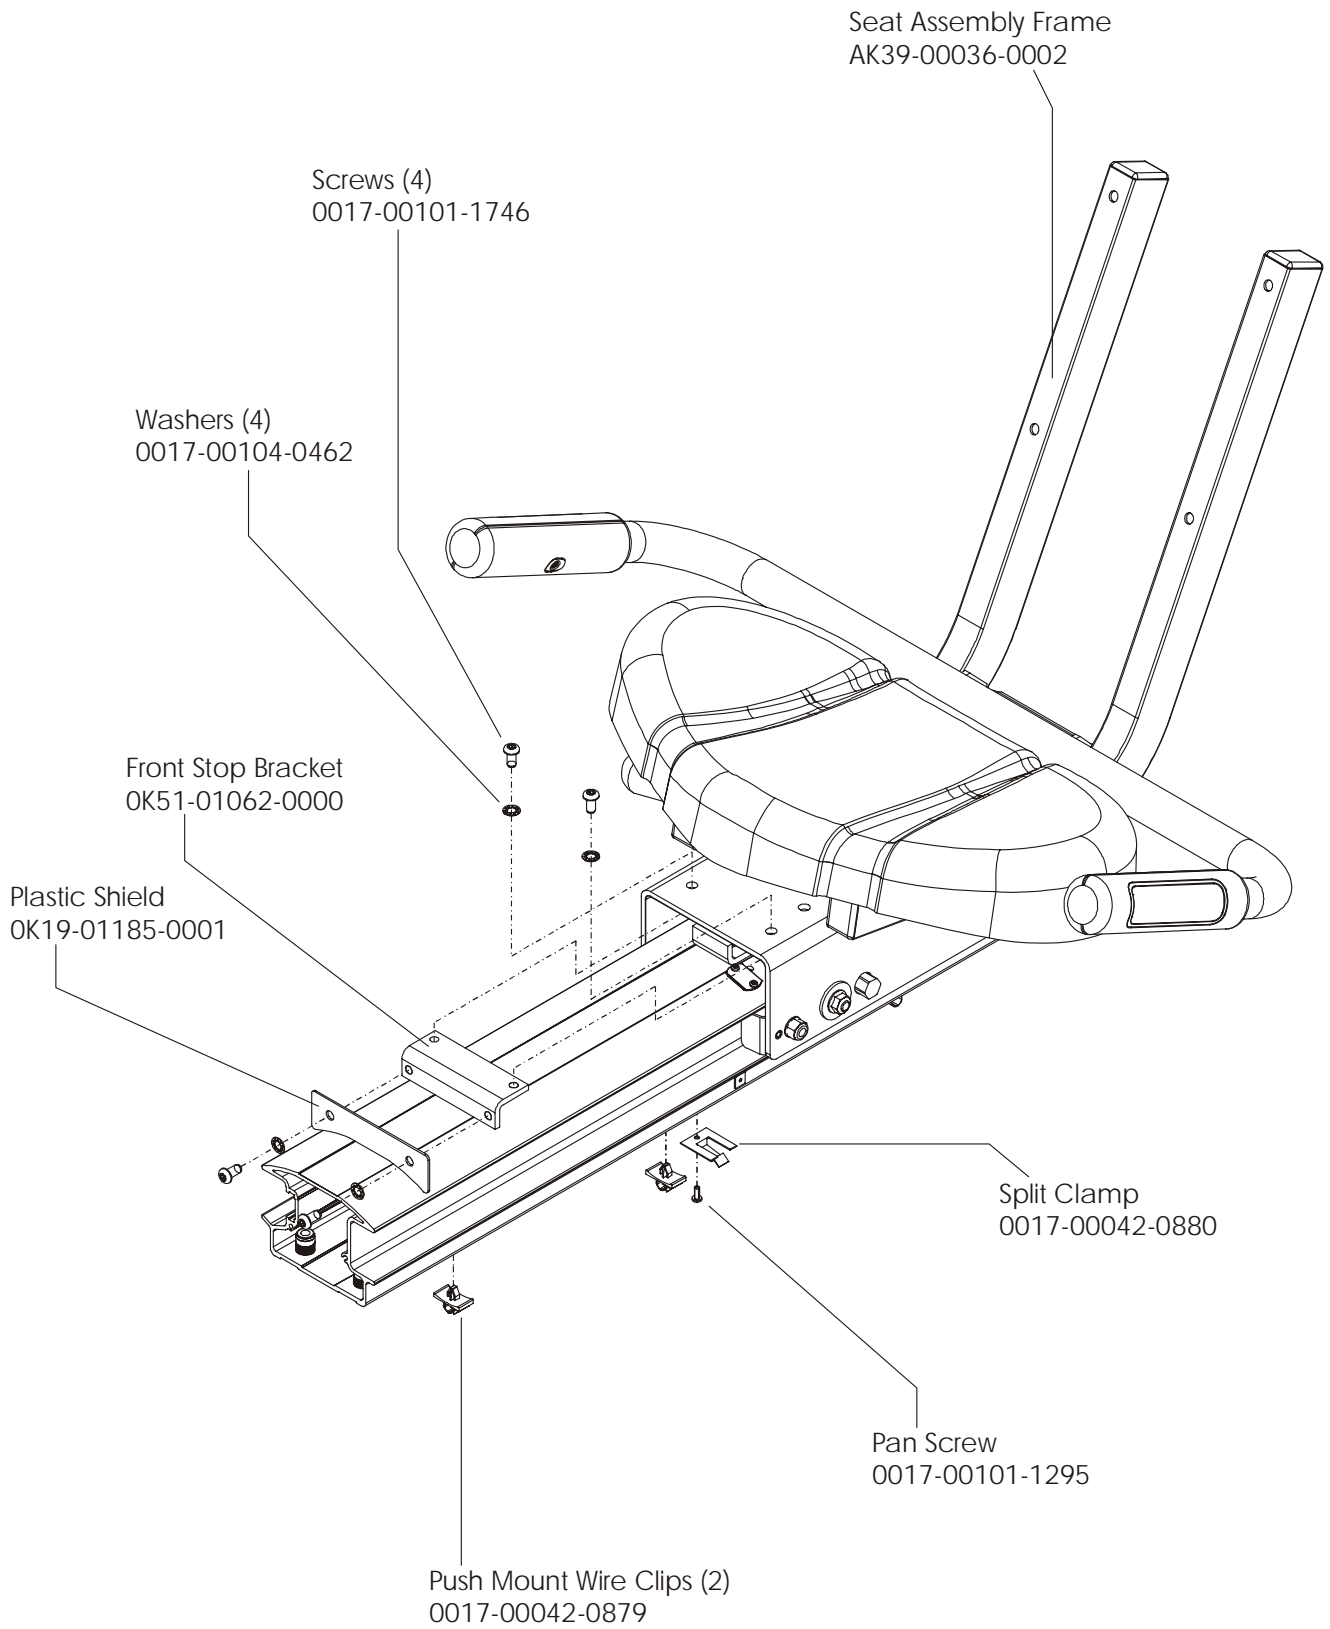

Belts and 6V Battery 7

Resistor Assembly 8

Power Control Board..... 9

Alternator w/Pulley 10

Crankshaft and Bearing Assembly 11

Intermediate Shaft and Bearing Assembly 12

Idler Bracket Assembly 13

Seat Assembly 14

Seat Bottom Assembly 15

Seat Frame Assembly 16

Seat Pads and Accessory Tray 17

Extrusion Assembly..... 18

Seat Locking Assembly 19

Wheel and Leveler 20

Cables 21

Description	Part No.
OPERATION MANUAL	M051-00K39-A167
POWER OPTION KIT 120V	GK39-00002-0002
POWER OPTION KIT 240/50V UK	GK39-00002-0004
POWER OPTION KIT 240V+AUS	GK39-00002-0005
POWER OPTION KIT 230/50V CON	GK39-00002-0006
HARDWARE BAG	GK39-00002-0008
TOUCH UP PAINT: SPRAY CAN .5 OZ BOTTLE W/APPLICATOR .33 OZ PEN	0017-00008-0204 0017-00008-0205 0017-00008-0206
SERVICE MANUAL	M051-00K39-A012

Resistor Assembly
AK39-00020-0001

Power Control Board Assembly
AK39-00022-0001

Alternator w/Pulley Assembly
AK63-00093-0000

Idler Bracket Assembly
AK63-00021-0000

Locking Assembly
AK51-00053-0001